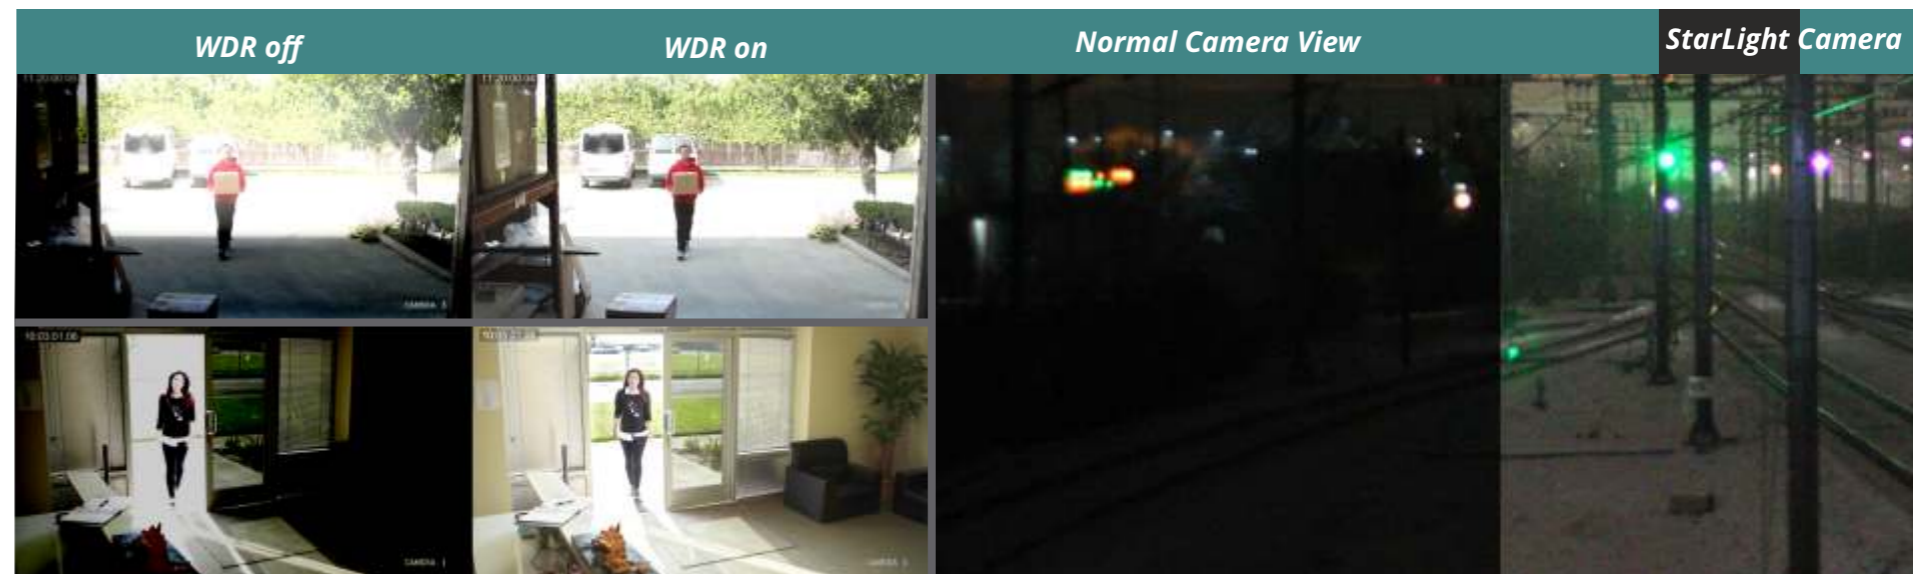

ILLUMINATION SENSITIVITY

FEATURES AIMECAM SD / WD SERIES

- Full Metal Design – made for harsh transport requirement
- Compact footprint
- Excellent performance
- DWDR / TrueWDR
- Enhanced Low-Light (**Star Light**) with digital Day/Night feature
- Automatic Exposure Control (AEC), Automatic Gain Control (AGC), Automatic White Balance (AWB)
- Backlight Compensation (BLC) & Highlight Compensation (HLC)

For IP - cameras

- Privacy Zone & Motion Detection as optional software features for selected camera models
- ONVIF support (Profile 2.4)

DYNAMIC LIGHT / DARK CONTRAST